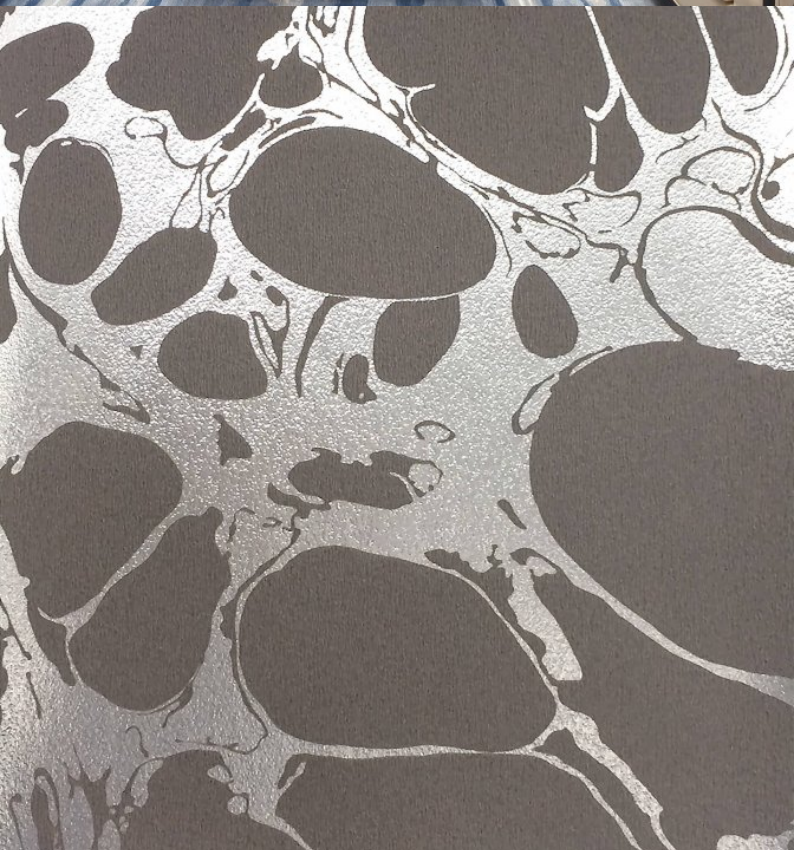

Inspired by an "oil and water" design technique, Lava combines an oversized foil print with subtle embossed textures for a magnificently bold and contemporary design. This showstopper is characterised by a lusturous palette, including such colours as mink on silver, white on gold and an inky blue on pewter, and demonstrates just how spectacular yet intricate wallcoverings can be.

Product Details

Design:	Lava
SKU:	11060
Colour Description:	Taupe
Width:	130 cm
Length:	30 m
Sold By:	per linear metre
Construction Type:	PET Foil
Backer:	Non woven Polyester
Weight:	350 gsm
Fire rating:	Euro Class B

CE COMPLIANT

CE

Hanging Information

Pattern Repeat:	80cm
Pattern Offset:	40cm
Pattern Overlap:	5cm
Recommended Adhesive:	Murabond Heavy. On dry lining use Murabond Easy Strip. On sealed surfaces use Murabond Sealed Surface Adhesive. For other surfaces contact Customer Services on 03705 117 118.

AVAILABLE COLOURWAYS IN THIS DESIGN

To view the full range of colourways available in this design, please search 'Lava' using the search function tool on the Muraspec website.

OVERLAP & TRIM

BY STRAIGHT HANGING