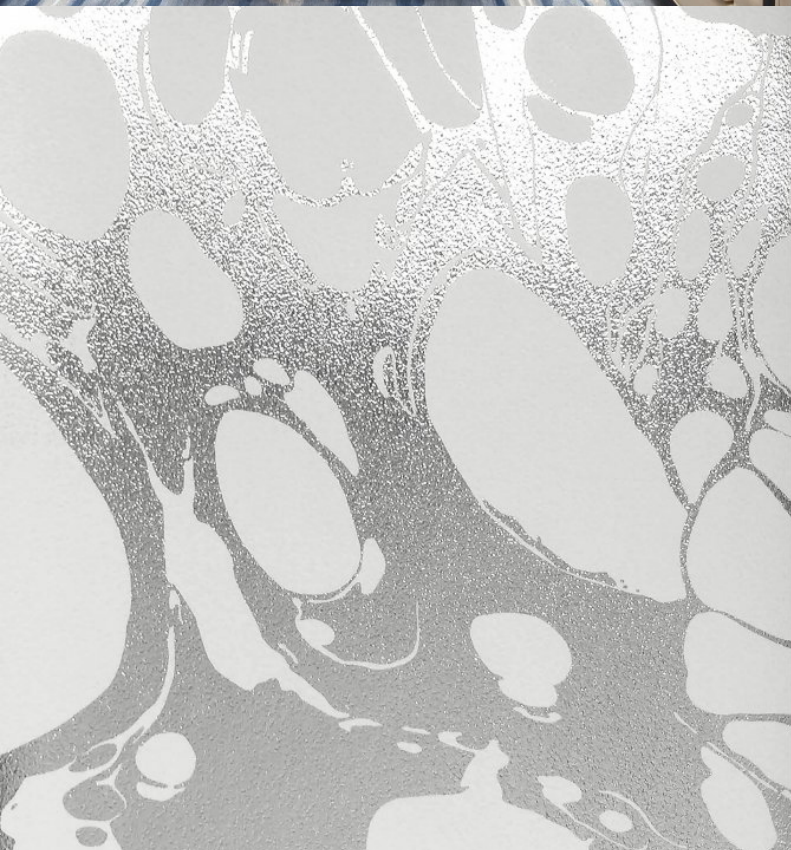

Inspired by an 'oil and water' design technique, Lava combines an oversized foil print with subtle embossed textures for a magnificently bold and contemporary design. This showstopper is characterised by a lusturous palette, including such colours as mink on silver, white on gold and an inky blue on pewter, and demonstrates just how spectacular yet intricate wallcoverings can be.

## Product Details

<b>Design:</b>	Lava
<b>SKU:</b>	11061
<b>Colour Description:</b>	White Silver
<b>Width:</b>	130 cm
<b>Length:</b>	30 m
<b>Sold By:</b>	per linear metre
<b>Construction Type:</b>	PET Foil
<b>Backer:</b>	Non woven Polyester
<b>Weight:</b>	350 gsm
<b>Fire rating:</b>	Euro Class B