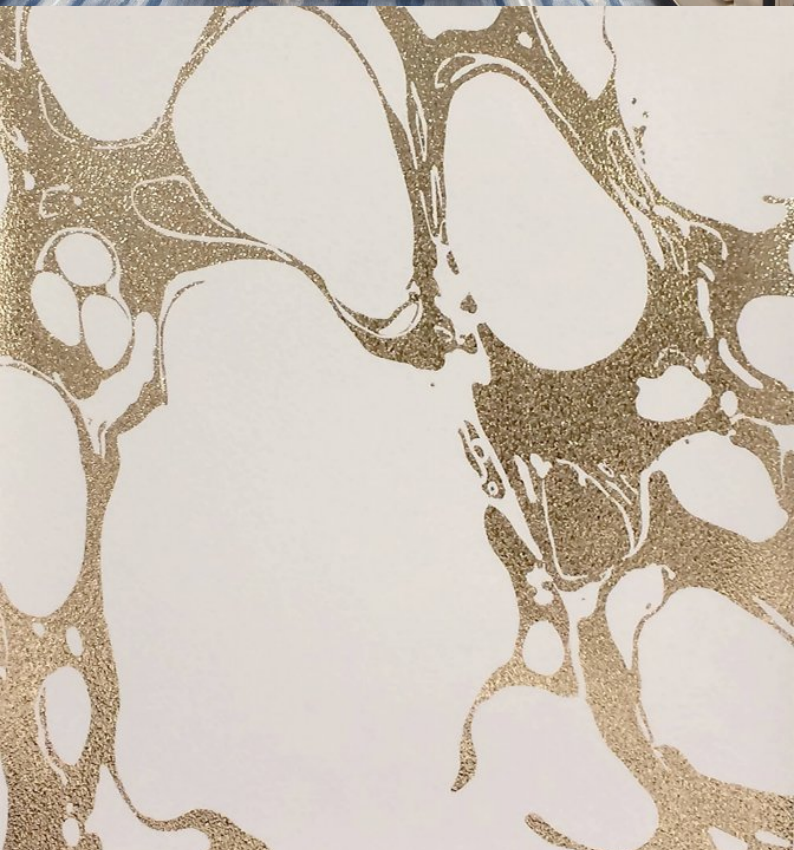

Inspired by an 'oil and water' design technique, Lava combines an oversized foil print with subtle embossed textures for a magnificently bold and contemporary design. This showstopper is characterised by a lustrous palette, including such colours as mink on silver, white on gold and an inky blue on pewter, and demonstrates just how spectacular yet intricate wallcoverings can be.

Product Details

Design:	Lava
SKU:	11062
Colour Description:	White Gold
Width:	130 cm
Length:	30 m
Sold By:	per linear metre
Construction Type:	PET Foil
Backer:	Non woven Polyester
Weight:	350 gsm
Fire rating:	Euro Class B

AVAILABLE COLOURWAYS IN THIS DESIGN

To view the full range of colourways available in this design, please search 'Lava' using the search function tool on the Muraspec website.

OVERLAP & TRIM

BY HORIZONTAL
HANGING