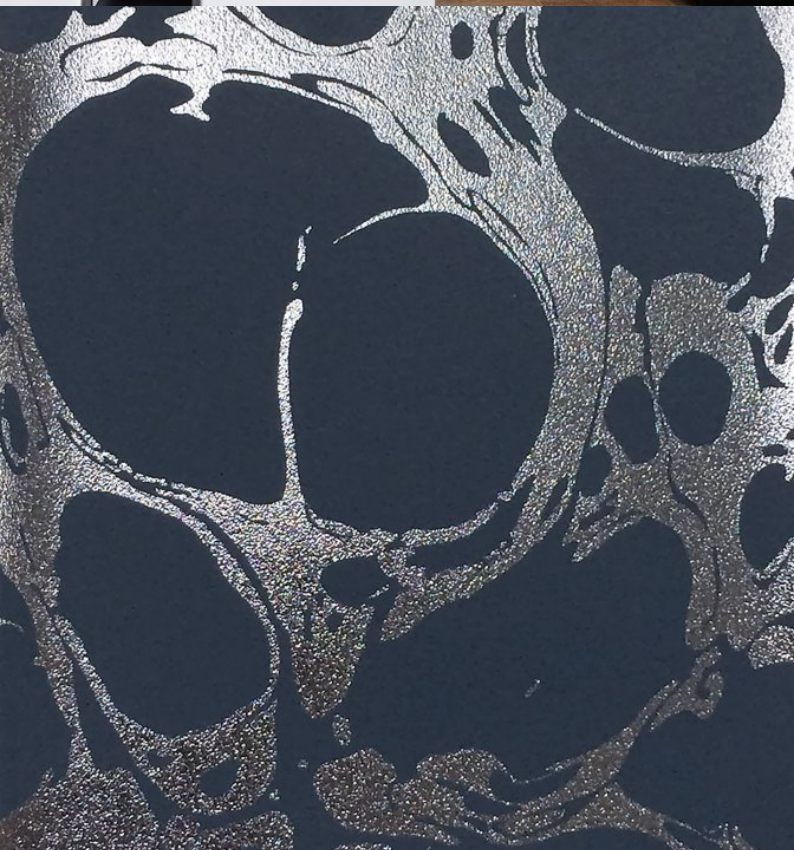

Inspired by an 'oil and water' design technique, Lava combines an oversized foil print with subtle embossed textures for a magnificently bold and contemporary design. This showstopper is characterised by a lusturous palette, including such colours as mink on silver, white on gold and an inky blue on pewter, and demonstrates just how spectacular yet intricate wallcoverings can be.

## Product Details

<b>Design:</b>	Lava
<b>SKU:</b>	11065
<b>Colour Description:</b>	Blue
<b>Width:</b>	130 cm
<b>Length:</b>	30 m
<b>Sold By:</b>	per linear metre
<b>Construction Type:</b>	PET Foil
<b>Backer:</b>	Non woven Polyester
<b>Weight:</b>	350 gsm
<b>Fire rating:</b>	Euro Class B