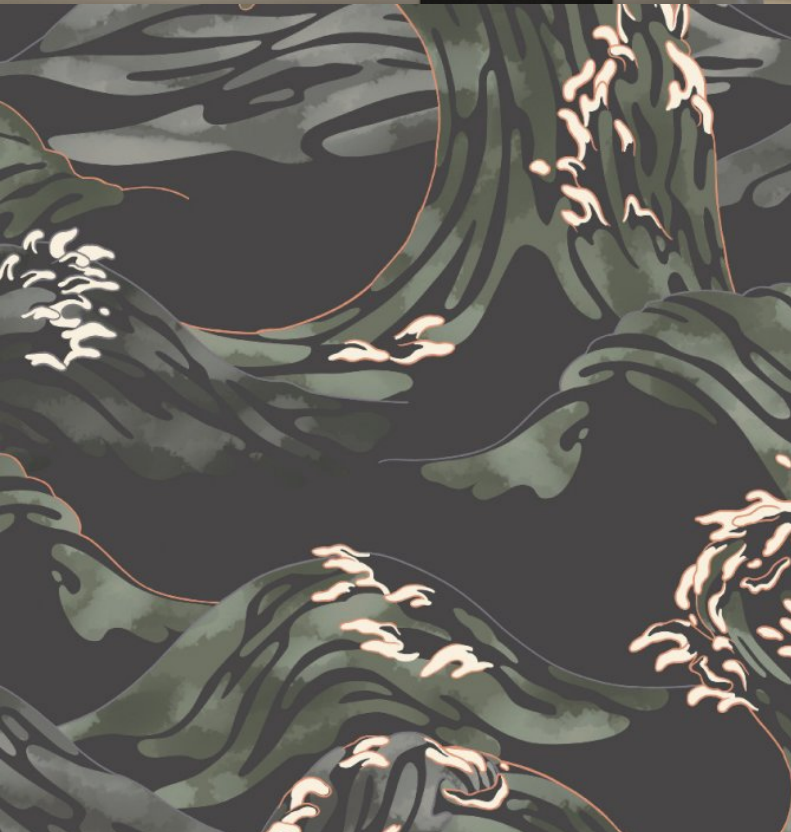

Motifs is a series of collections inspired by different cultural themes. Our Asia Collection demonstrates a vibrant range of four captivating designs, created at our Kent studio; Nami, Nami Carp, Gingko and Fan. These stunning designs combine a rich Far Eastern cultural ambience with patterns and textures from Nature, and a sense of natural movement – all of which deliver an energising and revitalising quality to both commercial and residential spaces. Our Asia Collection is printed and embossed on a non-woven fabric backing and is Euroclass B fire rated.