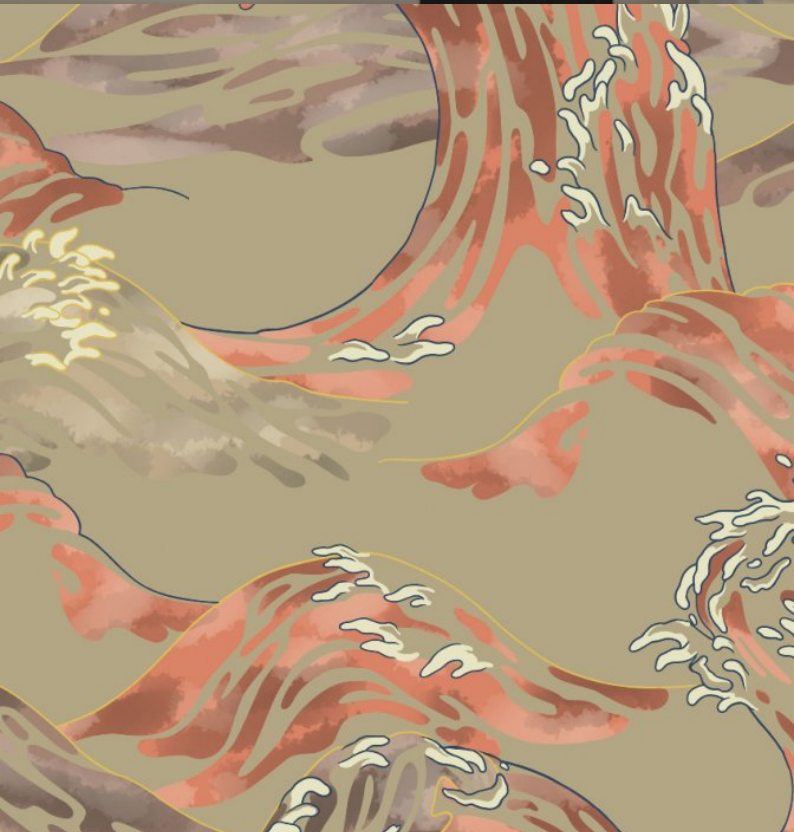

Motifs is a series of collections inspired by different cultural themes. Our Asia Collection demonstrates a vibrant range of four captivating designs, created at our Kent studio; Nami, Nami Carp, Gingko and Fan. These stunning designs combine a rich Far Eastern cultural ambience with patterns and textures from Nature, and a sense of natural movement – all of which deliver an energising and revitalising quality to both commercial and residential spaces. Our Asia Collection is printed and embossed on a non-woven fabric backing and is Euroclass B fire rated.

### Product Details

<b>Design:</b>	Asian - Nami
<b>SKU:</b>	11317
<b>Colour Description:</b>	Beige
<b>Width:</b>	130cm
<b>Length:</b>	1m
<b>Sold By:</b>	Per linear metre
<b>Construction Type:</b>	Fabric backed Vinyl
<b>Backer:</b>	Non-woven Polyester
<b>Weight:</b>	350gsm
<b>Fire rating:</b>	Euroclass B-s2,d0