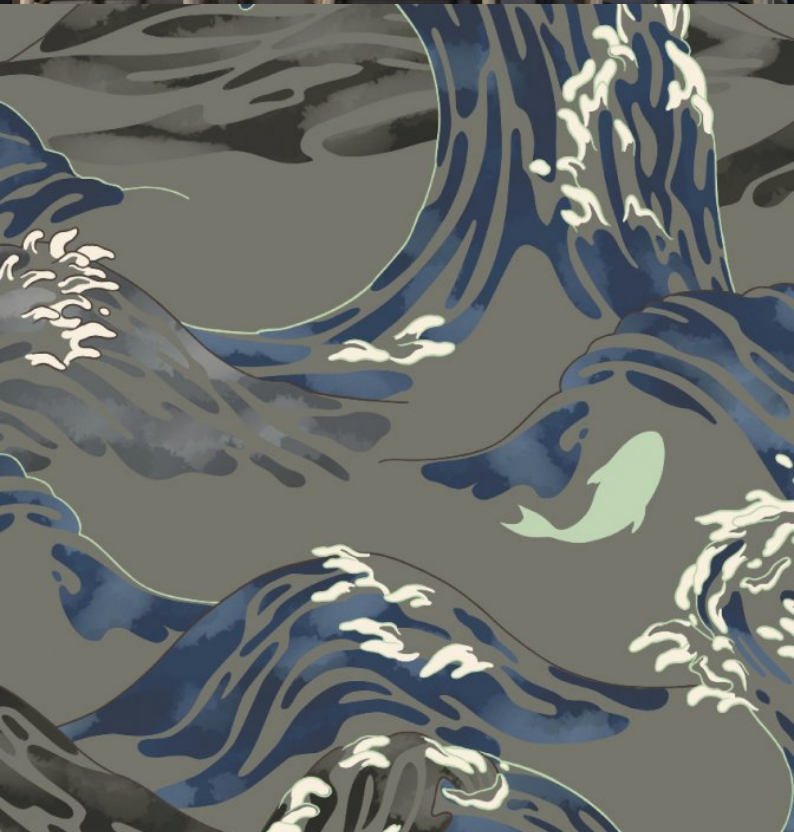

Motifs is a series of collections inspired by different cultural themes. Our Asia Collection demonstrates a vibrant range of four captivating designs, created at our Kent studio; Nami, Nami Carp, Ginkgo and Fan. These stunning designs combine a rich Far Eastern cultural ambience with patterns and textures from Nature, and a sense of natural movement – all of which deliver an energising and revitalising quality to both commercial and residential spaces. Our Asia Collection is printed and embossed on a non-woven fabric backing and is Euroclass B fire rated.