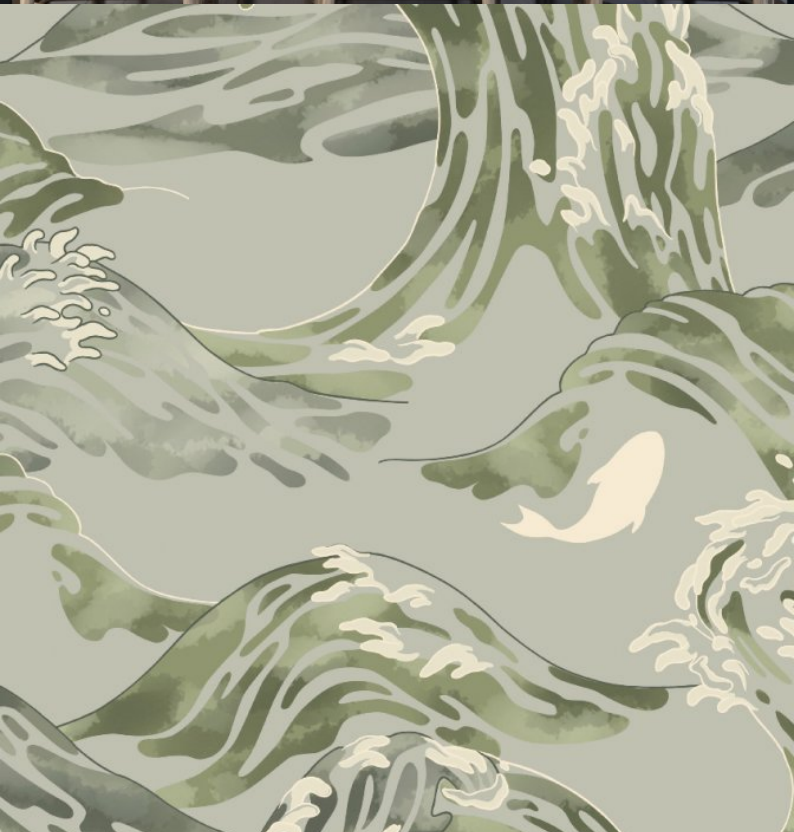

Motifs is a series of collections inspired by different cultural themes. Our Asia Collection demonstrates a vibrant range of four captivating designs, created at our Kent studio; Nami, Nami Carp, Ginkgo and Fan. These stunning designs combine a rich Far Eastern cultural ambience with patterns and textures from Nature, and a sense of natural movement – all of which deliver an energising and revitalising quality to both commercial and residential spaces. Our Asia Collection is printed and embossed on a non-woven fabric backing and is Euroclass B fire rated.