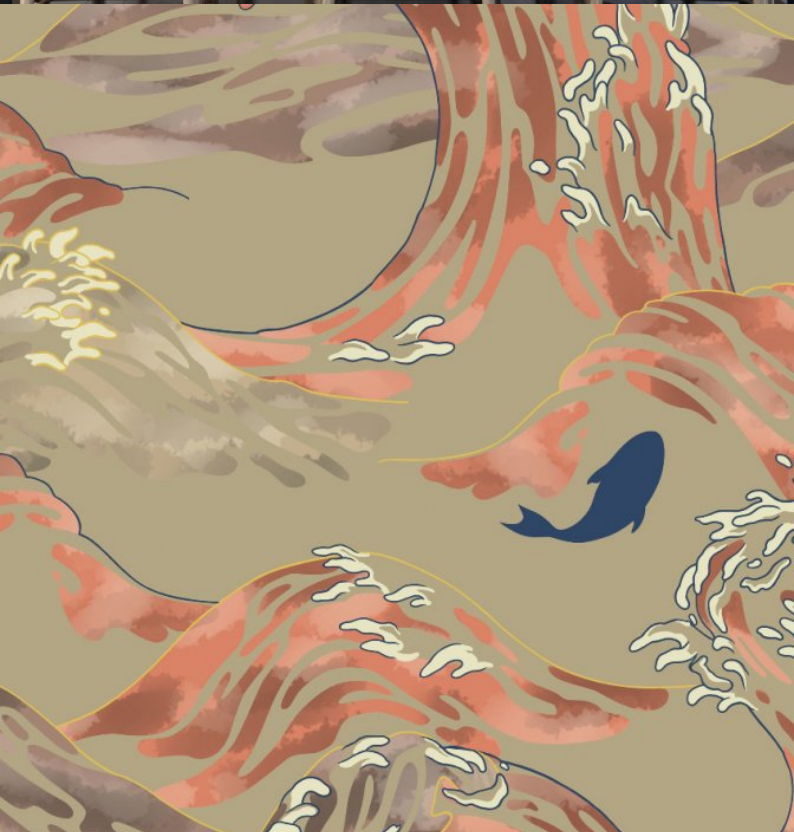

Motifs is a series of collections inspired by different cultural themes. Our Asia Collection demonstrates a vibrant range of four captivating designs, created at our Kent studio; Nami, Nami Carp, Gingko and Fan. These stunning designs combine a rich Far Eastern cultural ambience with patterns and textures from Nature, and a sense of natural movement – all of which deliver an energising and revitalising quality to both commercial and residential spaces. Our Asia Collection is printed and embossed on a non-woven fabric backing and is Euroclass B fire rated.

### Product Details

<b>Design:</b>	Asian - Nami Carp
<b>SKU:</b>	11313
<b>Colour Description:</b>	Beige
<b>Width:</b>	130cm
<b>Length:</b>	1m
<b>Sold By:</b>	Per linear metre
<b>Construction Type:</b>	Fabric backed Vinyl
<b>Backer:</b>	Non-woven Polyester
<b>Weight:</b>	350gsm
<b>Fire rating:</b>	Euroclass B-s2,d0