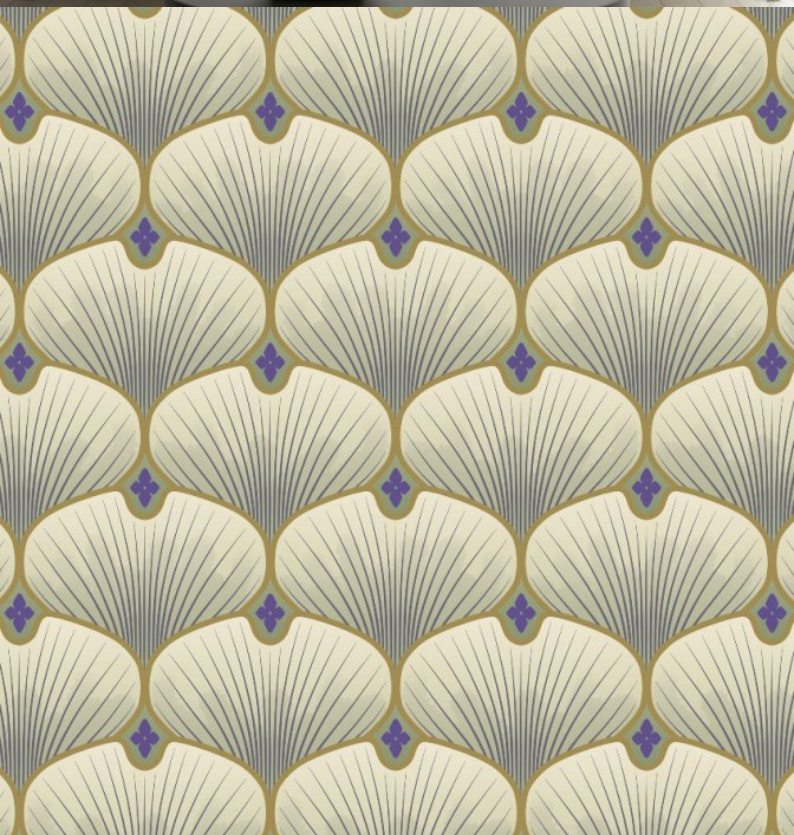

Motifs is a series of collections inspired by different cultural themes. Our Asia Collection demonstrates a vibrant range of four captivating designs, created at our Kent studio; Nami, Nami Carp, Gingko and Fan. These stunning designs combine a rich Far Eastern cultural ambience with patterns and textures from Nature, and a sense of natural movement – all of which deliver an energising and revitalising quality to both commercial and residential spaces. Our Asia Collection is printed and embossed on a non-woven fabric backing and is Euroclass B fire rated.

Product Details

Design:	Asian - Gingko
SKU:	11319
Colour Description:	Cream
Width:	130cm
Length:	1m
Sold By:	Per linear metre
Construction Type:	Fabric backed Vinyl
Backer:	Non-woven Polyester
Weight:	350gsm
Fire rating:	Euroclass B-s2,d0

AVAILABLE COLOURWAYS IN THIS DESIGN

To view the full range of colourways available in this design, please search 'Asian - Gingko' using the search function tool on the Muraspec website.

OVERLAP & TRIM

BY STRAIGHT HANGING