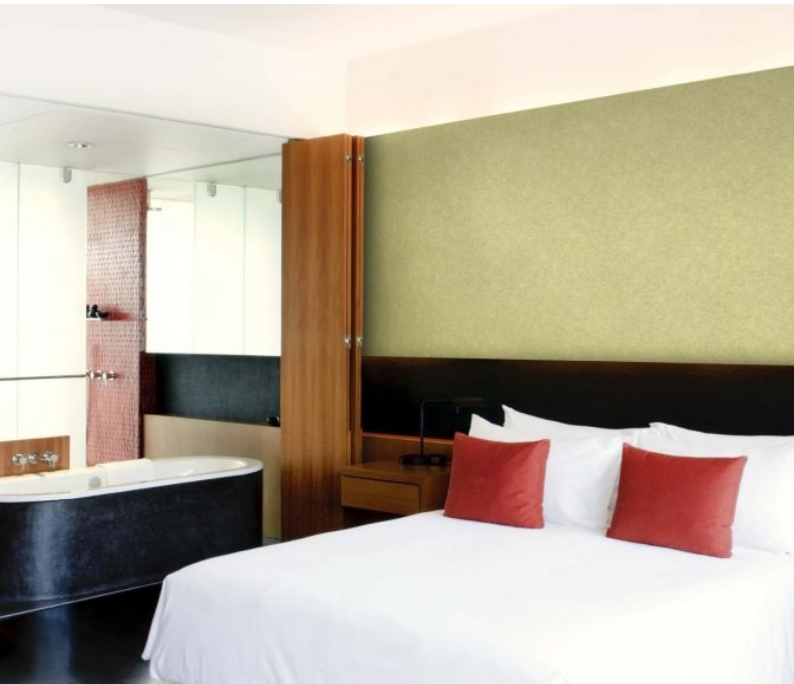

An ethereal design, Saturn is the perfect magical touch to your interior design scheme. For further information, please contact customer services on 03705 117 118.

Product Details

Design:	Saturn
SKU:	01B04
Colour Description:	Green
Width:	130 cm
Length:	30 m
Sold By:	Per linear metre
Construction Type:	Fabric backed Vinyl
Backer:	Osnaburg
Weight:	455gsm Type II (20oz)
Fire rating:	Euro Class B-s2,d0 Other Fire Certifications available include Russian GOST, Australian AS 5637.1, Chinese 8624