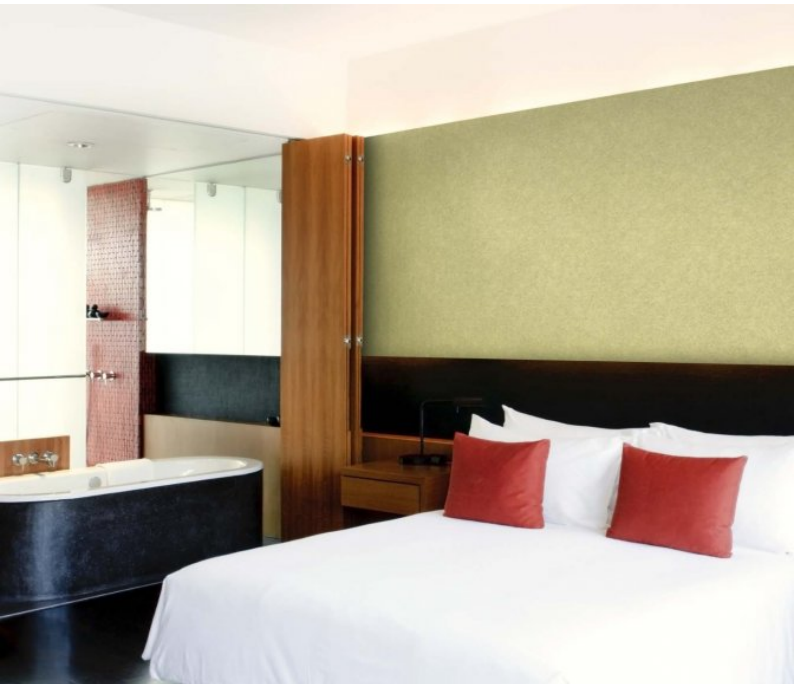

An ethereal design, Saturn is the perfect magical touch to your interior design scheme. For further information, please contact customer services on 03705 117 118.

Product Details

Design:	Saturn
SKU:	01B08
Colour Description:	Taupe
Width:	130 cm
Length:	30 m
Sold By:	Per linear metre
Construction Type:	Fabric backed Vinyl
Backer:	Osnaburg
Weight:	455gsm Type II (20oz)
Fire rating:	Euro Class B-s2,d0 Other Fire Certifications available include Russian GOST, Australian AS 5637.1, Chinese 8624