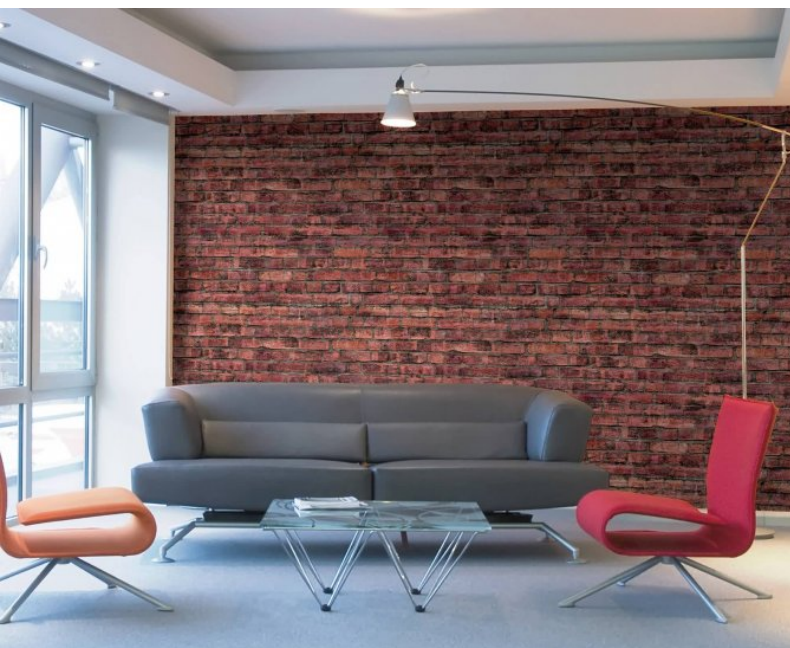

## Product Details

<b>Design:</b>	Mineral
<b>SKU:</b>	LTD00310
<b>Colour Description:</b>	Red
<b>Width:</b>	130 cm
<b>Length:</b>	0 m
<b>Sold By:</b>	Per linear metre
<b>Construction Type:</b>	Digital Backer
<b>Backer:</b>	Non woven polyester
<b>Weight:</b>	Dependent on Design gsm
<b>Fire rating:</b>	Euro Class B