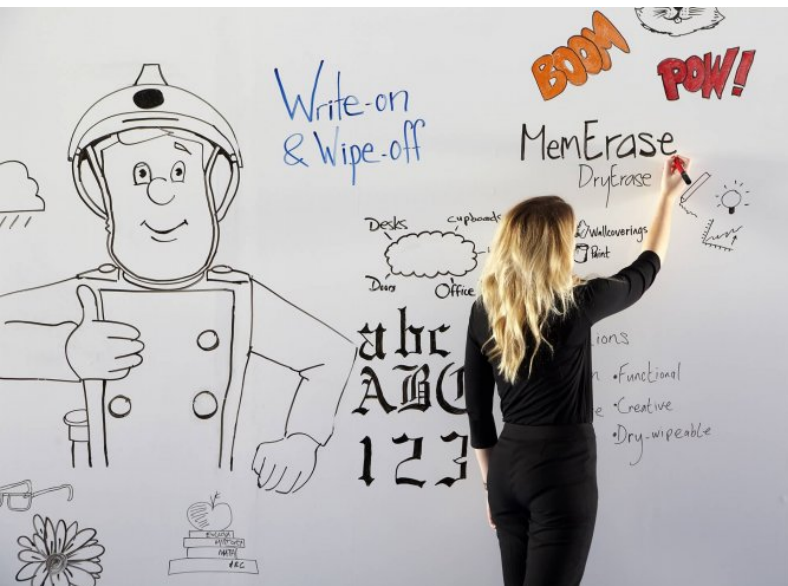

Transforms walls, doors, desks or any smooth surface in to a useable space on which you can write on and wipe off! Each kit includes enough MemErase Paint to cover 6 sq.metres. Contains: DryErase Surface Clear Paint Part 1 & 2, End User Guide, Eraser Cloth, Pair of latex gloves, Roller Frame 4", Roller Sleeve 6" HD Foam, Sanding Block, Striving Stick, DryErase Surface sticker, Application Instructions. Primer sold separately. Can be used to transform any primed and pre-painted surface.