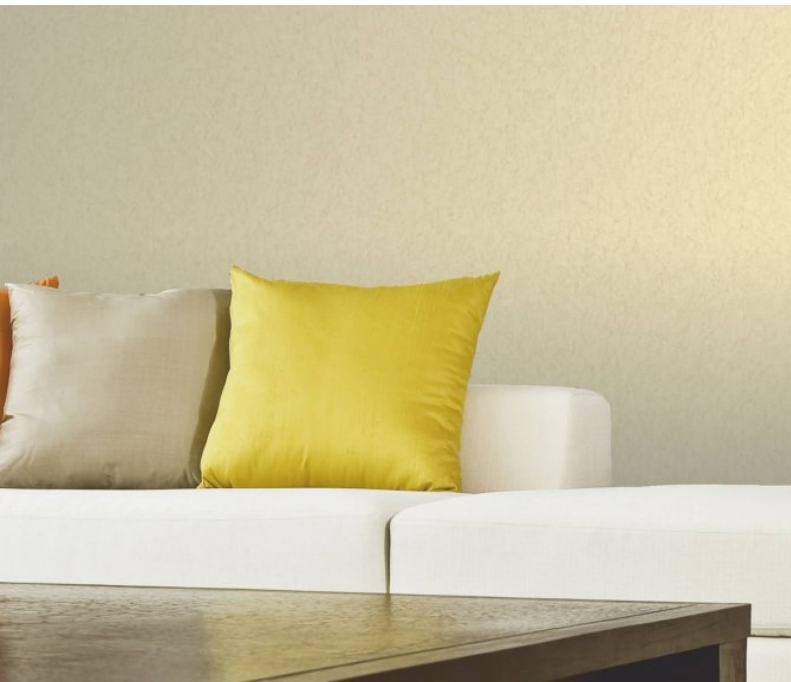

### Product Details

<b>Design:</b>	Boulez
<b>SKU:</b>	01A39
<b>Colour Description:</b>	Cream
<b>Width:</b>	52 cm
<b>Length:</b>	10.05 m
<b>Sold By:</b>	Roll
<b>Construction Type:</b>	Fabric backed Vinyl
<b>Backer:</b>	Non woven polyester
<b>Weight:</b>	350gsm Type I (15oz)
<b>Fire rating:</b>	Euro Class B-s2,d0 Other Fire Certifications available include Russian GOST, Australian AS 5637.1, Chinese 8624