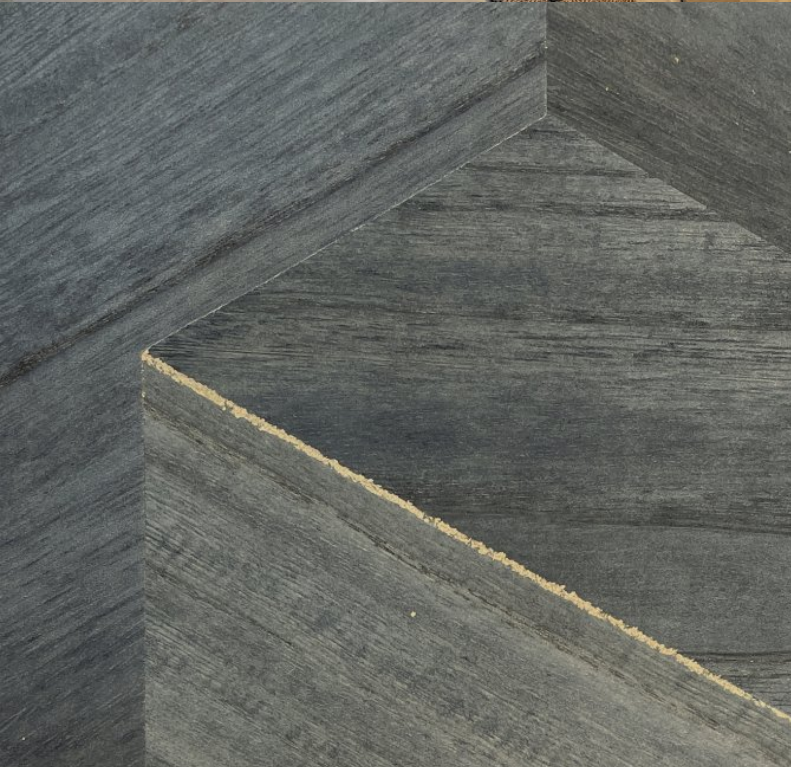

Elixir wallcovering from Muraspec. Created by hand using artisan techniques, the fine-grained paulownia wood is cut and spliced to form this beautiful tactile, interlocking geometric pattern. Retaining its authentic burl and ripple characteristics of paulownia wood, this natural and unique design offers an elegance and beauty, accentuated in its finish with slender shiny lines of gold leaf burnished along precise edges of the pattern. Elixir is simple yet majestic, adding real luxury and warmth to your space.

Product Details

Design:	Elixir
SKU:	14116
Colour Description:	Black
Width:	91cm
Length:	10m
Sold By:	Per 10m roll
Construction Type:	Wood Laminate Faced Non-Woven
Backer:	Non-woven
Weight:	400gsm
Fire rating:	Euro Class B-s1, d0

CLEANABILITY

Vacuum only

LIGHTFASTNESS

Satisfactory.
(4 out of 8 to BSEN20105)

CE COMPLIANT

Hanging Information

Pattern Repeat:	15.25cm
Pattern Offset:	0cm
Pattern Overlap:	0cm
Recommended Adhesive:	Hard spatula and joint cutter